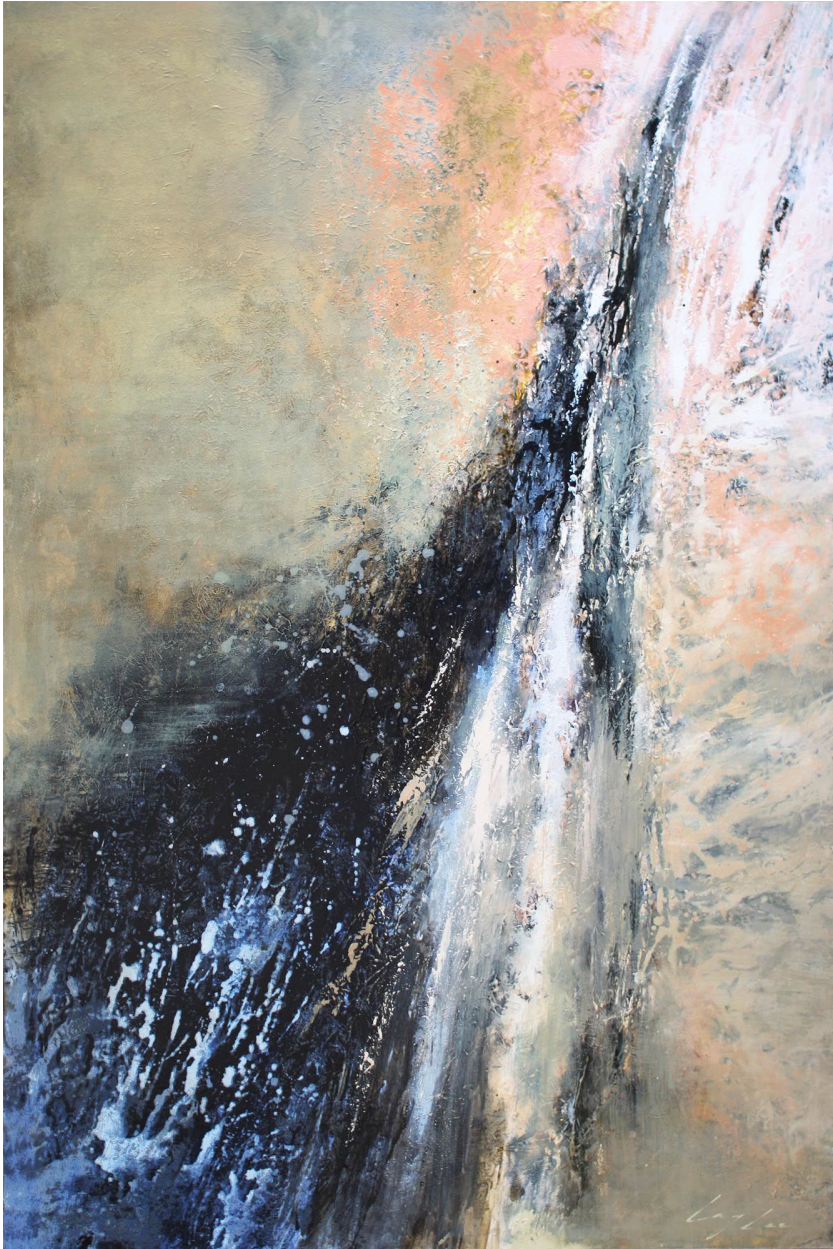

NanHai  
BRIDGING EAST & WEST

Leroy Lee, *Energy Flow*, 2014  
Oil with mixed media on canvas, 72 x 48 in.  
\*Private Collection