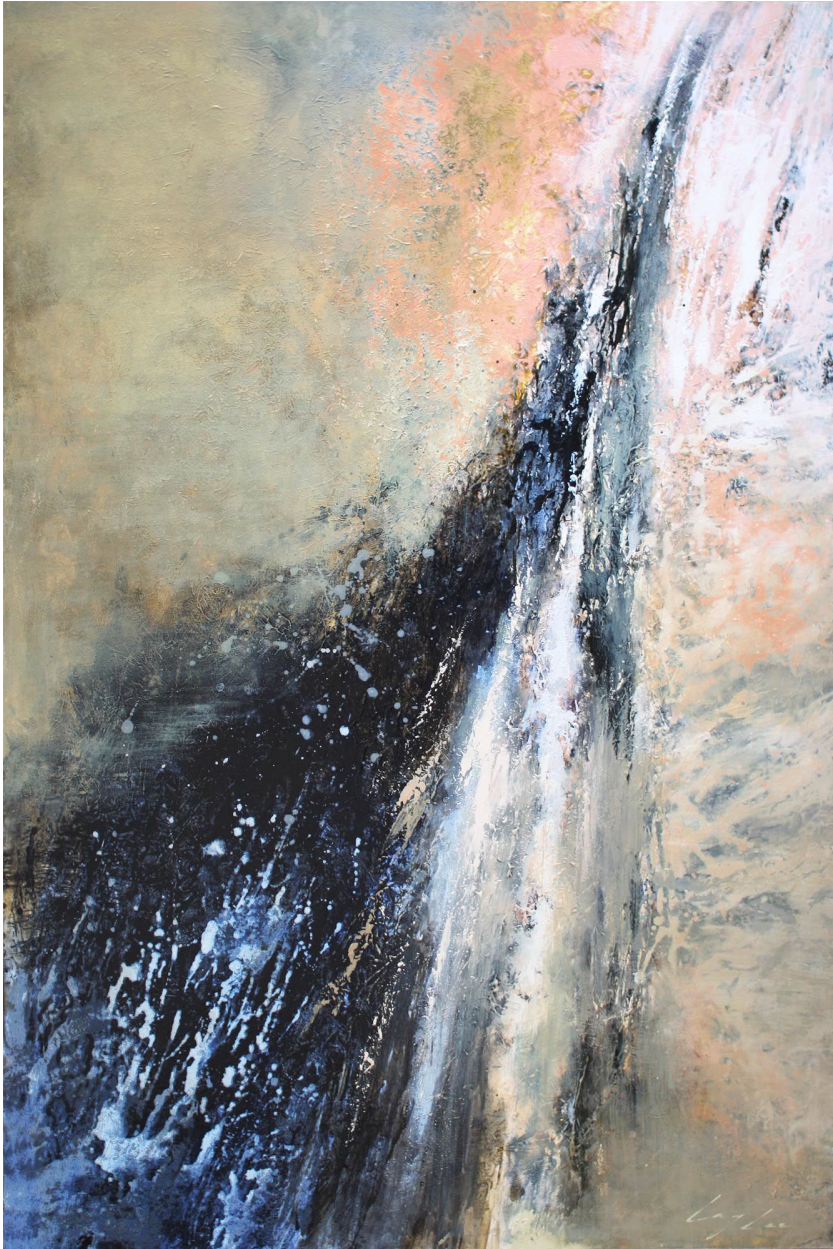

NanHai
BRIDGING EAST & WEST

Leroy Lee, *Energy Flow*, 2014
Oil with mixed media on canvas, 72 x 48 in.
*Private Collection