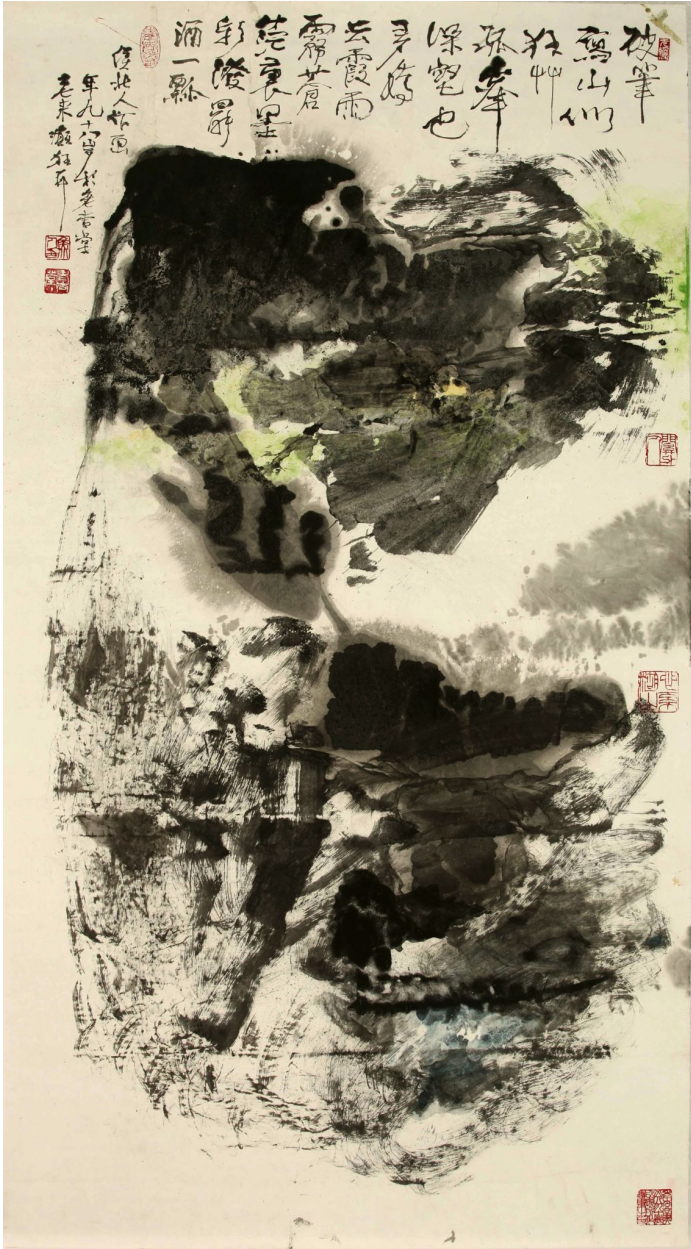

NanHai
BRIDGING EAST & WEST

Hou Beiren, *Lonely Peak and Deep Valleys in Rain*, 2014
Ink and Color on Paper, 60