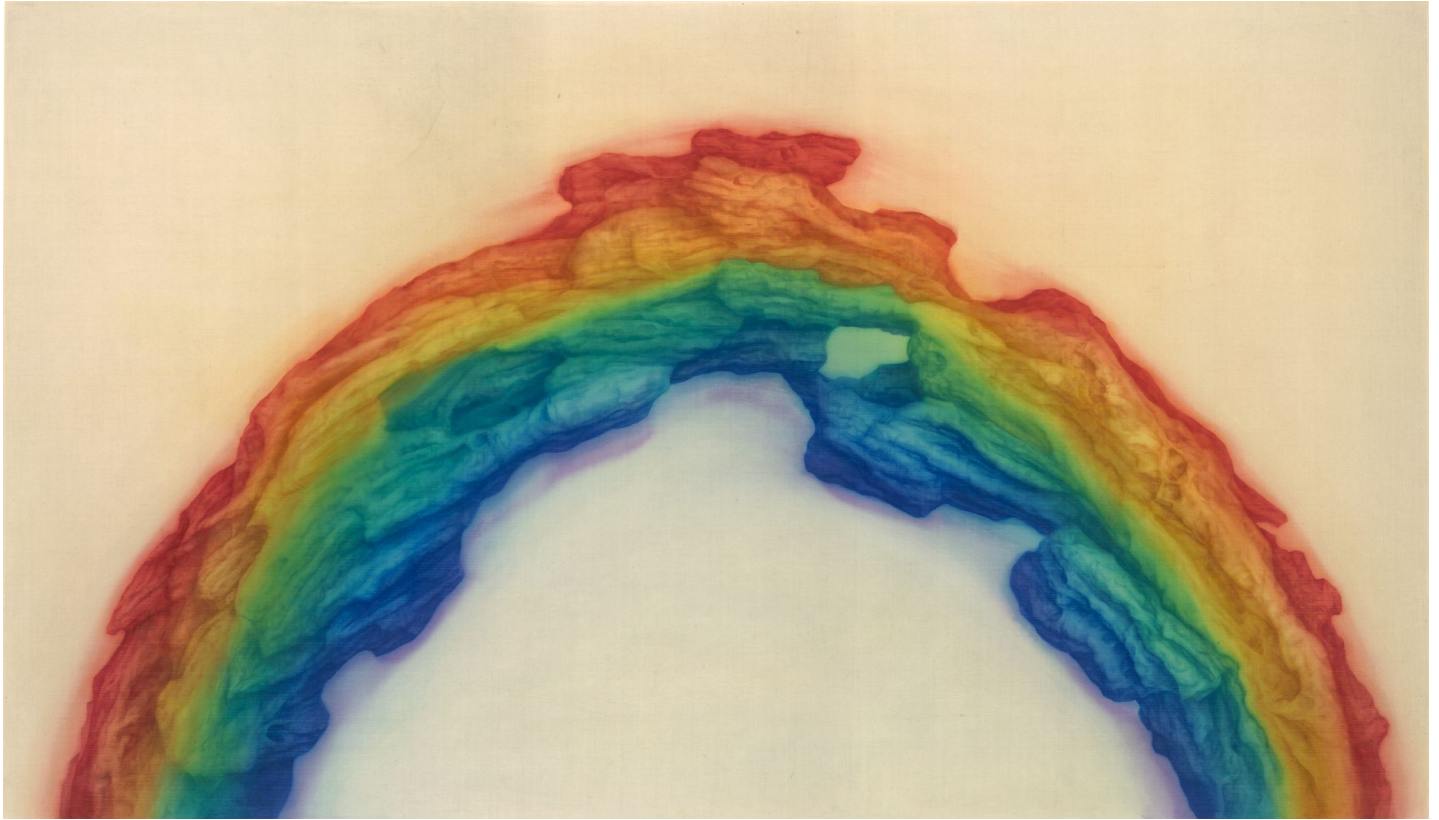

NanHai
BRIDGING EAST & WEST

Xu Lei, 彩虹石 Rainbow Stone, 2015
Ink and Color on Juan, 153 x 266 cm
0007-Abs