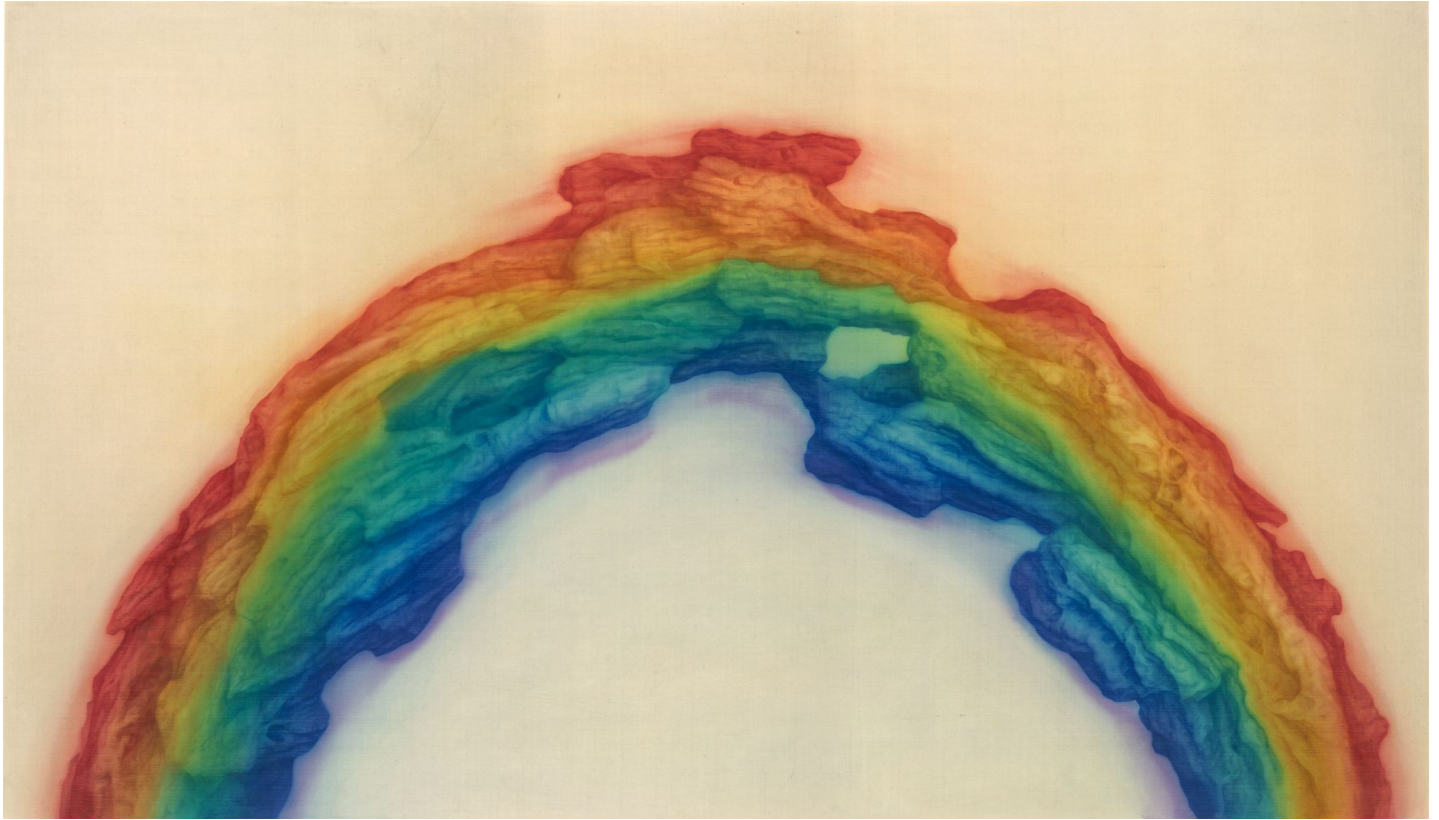

NanHai
BRIDGING EAST & WEST

Xu Lei, ??-? *Rainbow Stone*, 2015
Ink and Color on Juan, 153 x 266 cm
0007-Abs