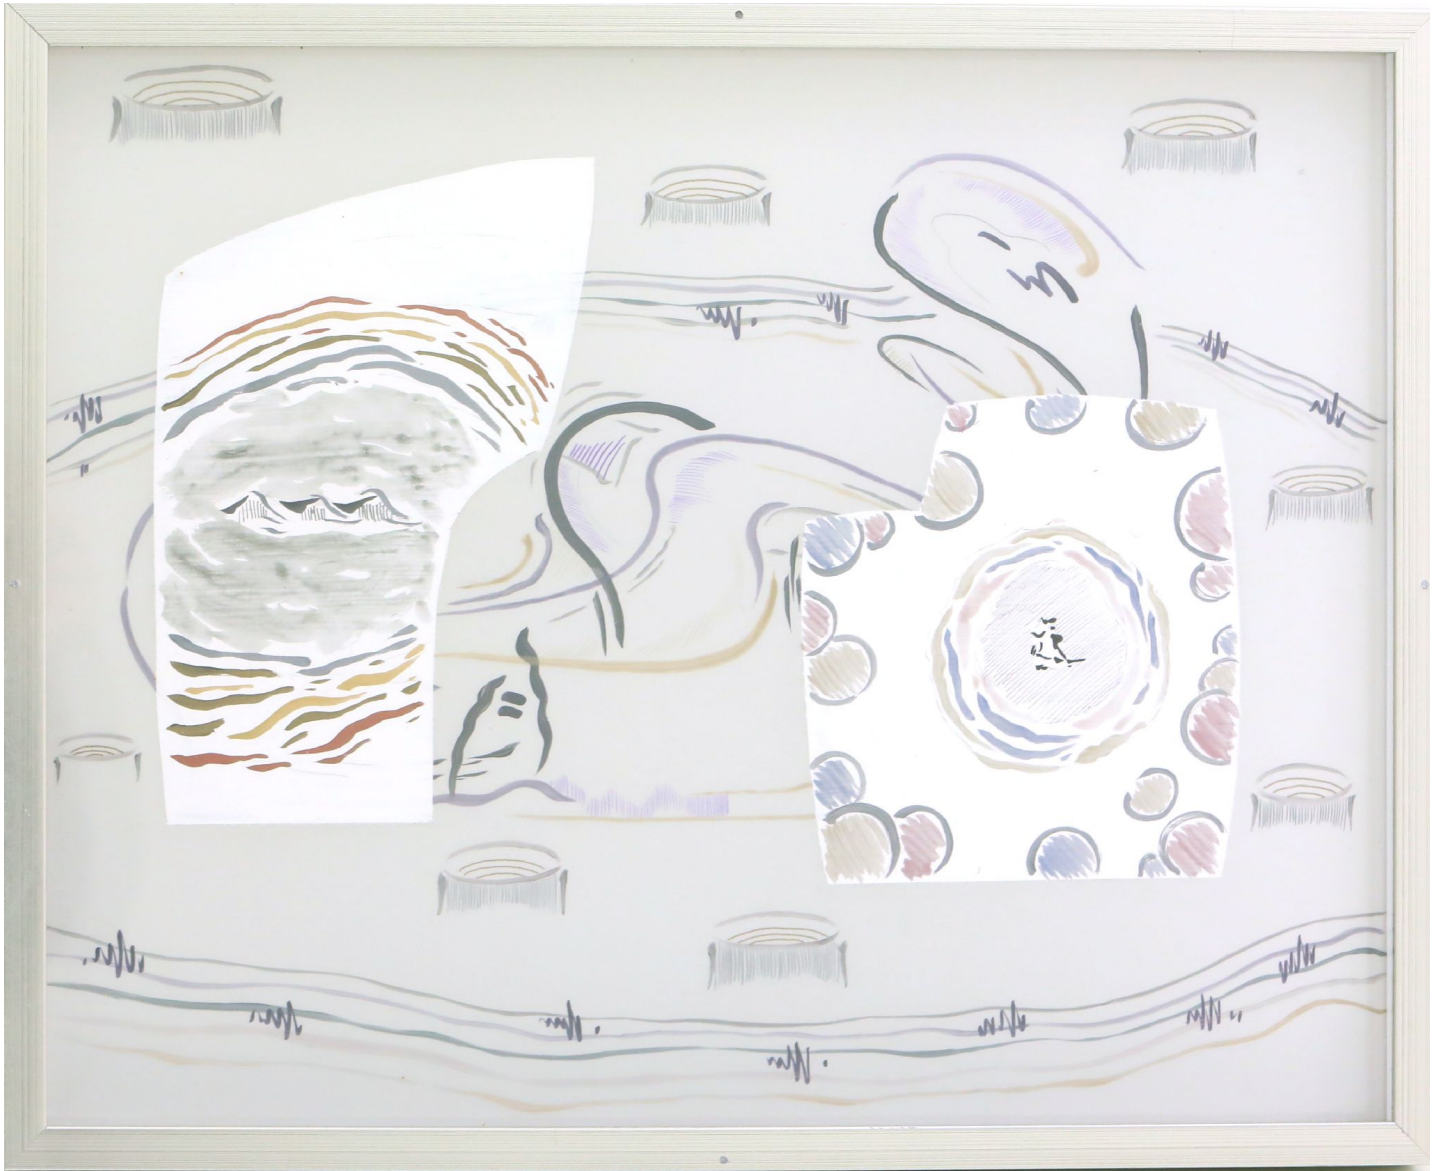

NanHai
BRIDGING EAST & WEST

He Kunlin, 01.26.2020 (reverse side on right)
Acrylic and Mylar, with double frames, 19 x 24 in.