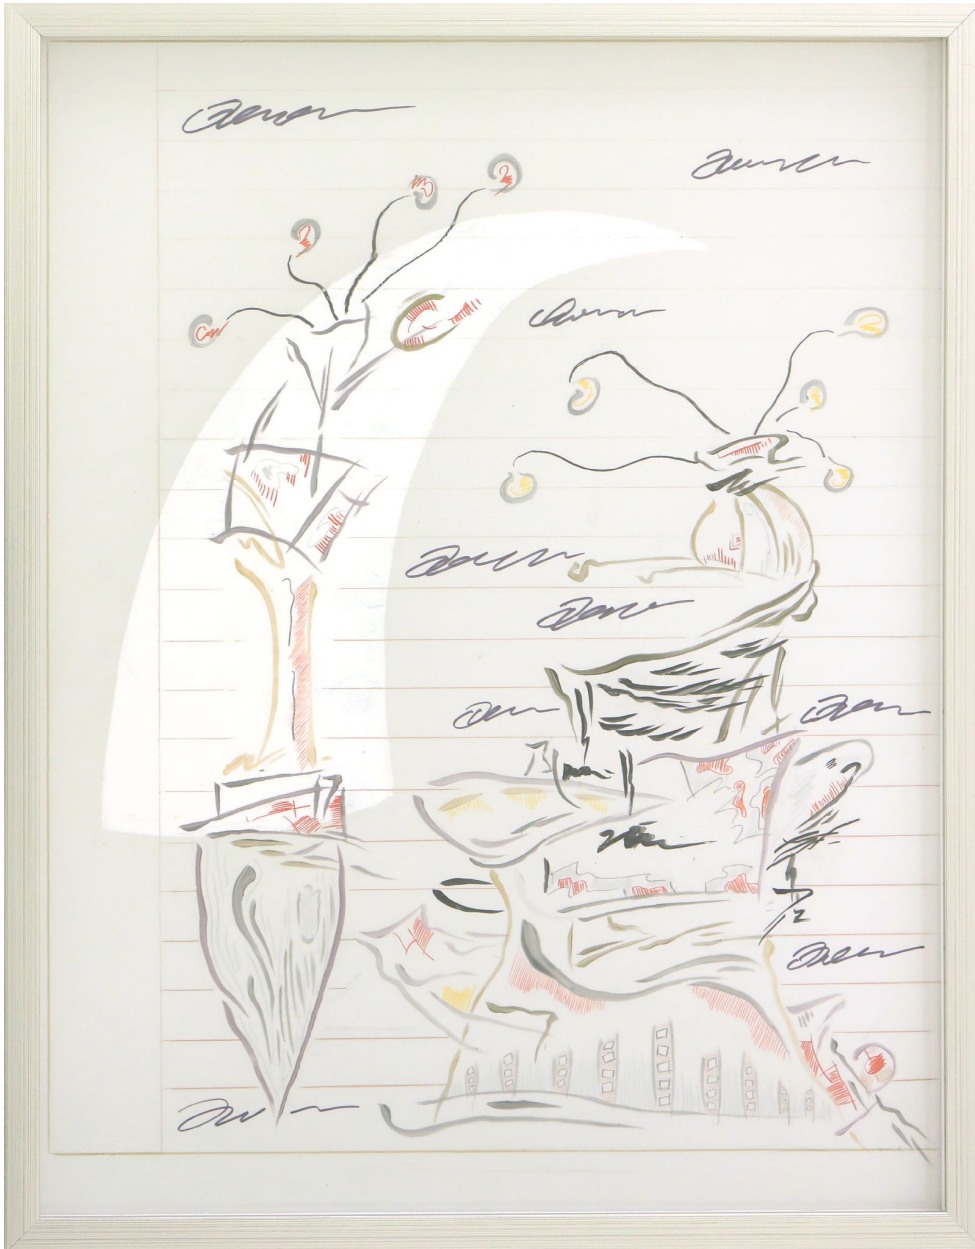

NanHai
BRIDGING EAST & WEST

He Kunlin, 01.22.2020 (reverse side on right)
Acrylic and Mylar, with double frames, 24 x 19 in.